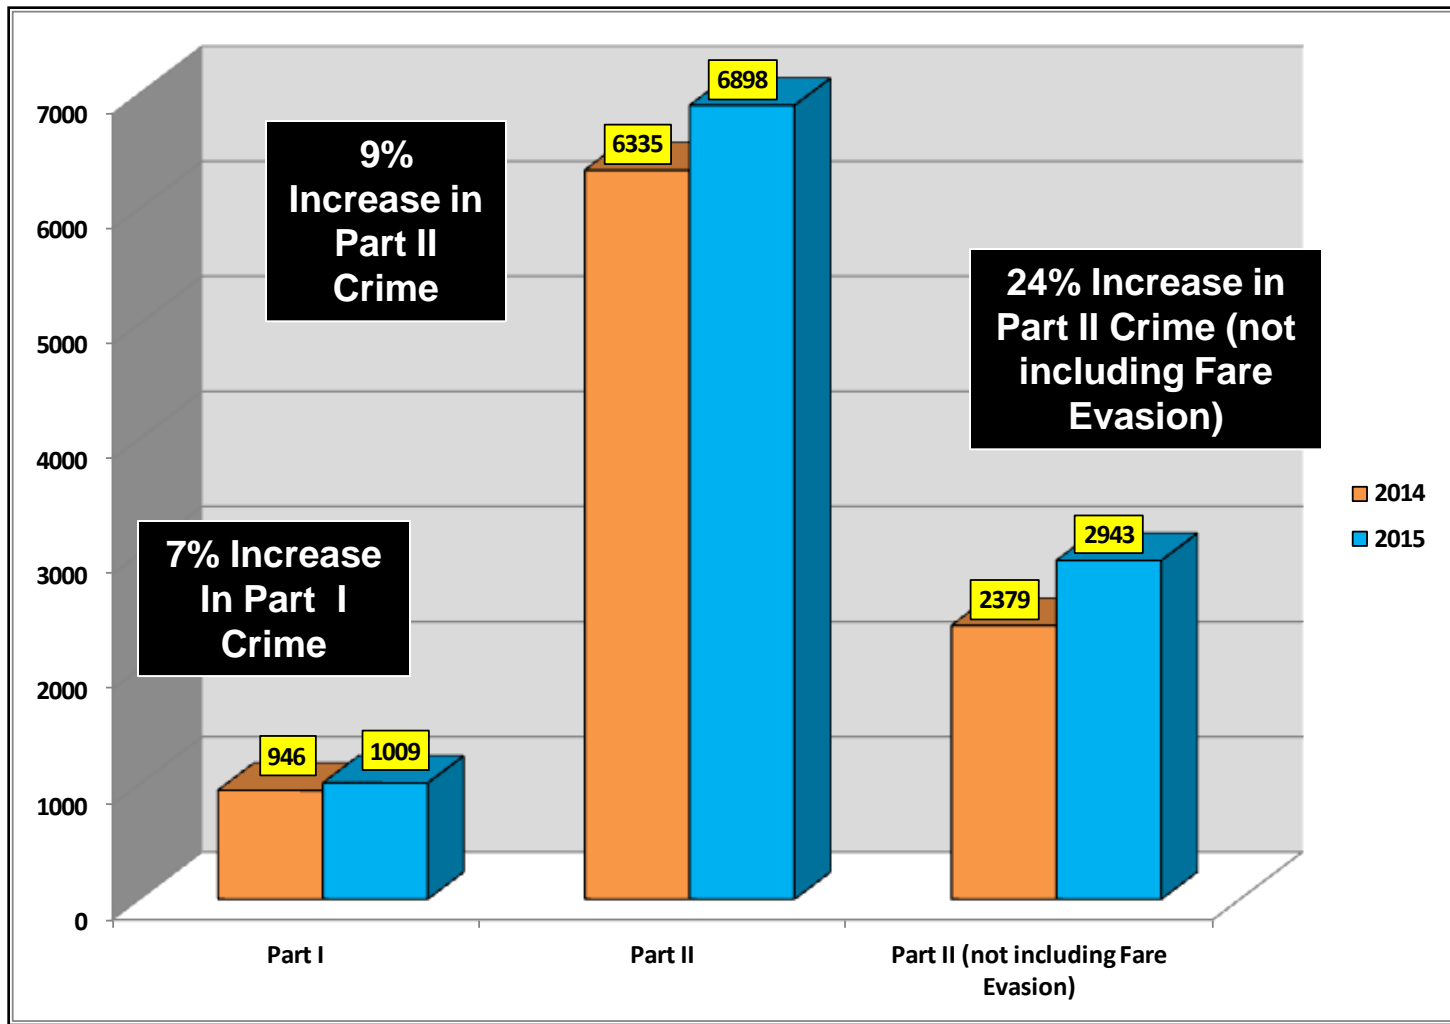

Transit Police Crime Statistics 2014 vs. 2015

All data is subject to further review and
change.

2014 vs. 2015 Part I Crime Comparison

Part I Crime 2014 vs. 2015				
Offense	2014	2015	Raw #	%Change
Homicide	0	2	2	0 to 2
Rape/Assault to Rape	5	5	0	0%
Robbery	144	150	6	4%
Agg. Assault	130	143	13	10%
Burglary	12	16	4	33%
Larceny	632	668	36	6%
Auto Theft	17	24	7	41%
Arson	6	1	-5	-83%
Total	946	1009	63	7%
Annual MBTA Ridership: 380.9 million				

Note: Under UCR motorized scooters are considered a MV, and the theft of them are included under Auto Theft.

Part I Statistics: 2014 vs. 2015

Part I & Part II Statistics 2014 vs. 2015

2014 Part I Crime Make-up

946 Part I incidents reported in 2014

2015 Part I Crime Make-up

1009 Part I Incidents Reported in 2015

Larceny Breakdown: 2014 vs. 2015

2014 Larceny Breakdown

632 total larcenies reported in 2014

*Other larcenies include larceny of cell phones (Smart Phones), iPods, copper wire, larcenies from fare boxes, etc.