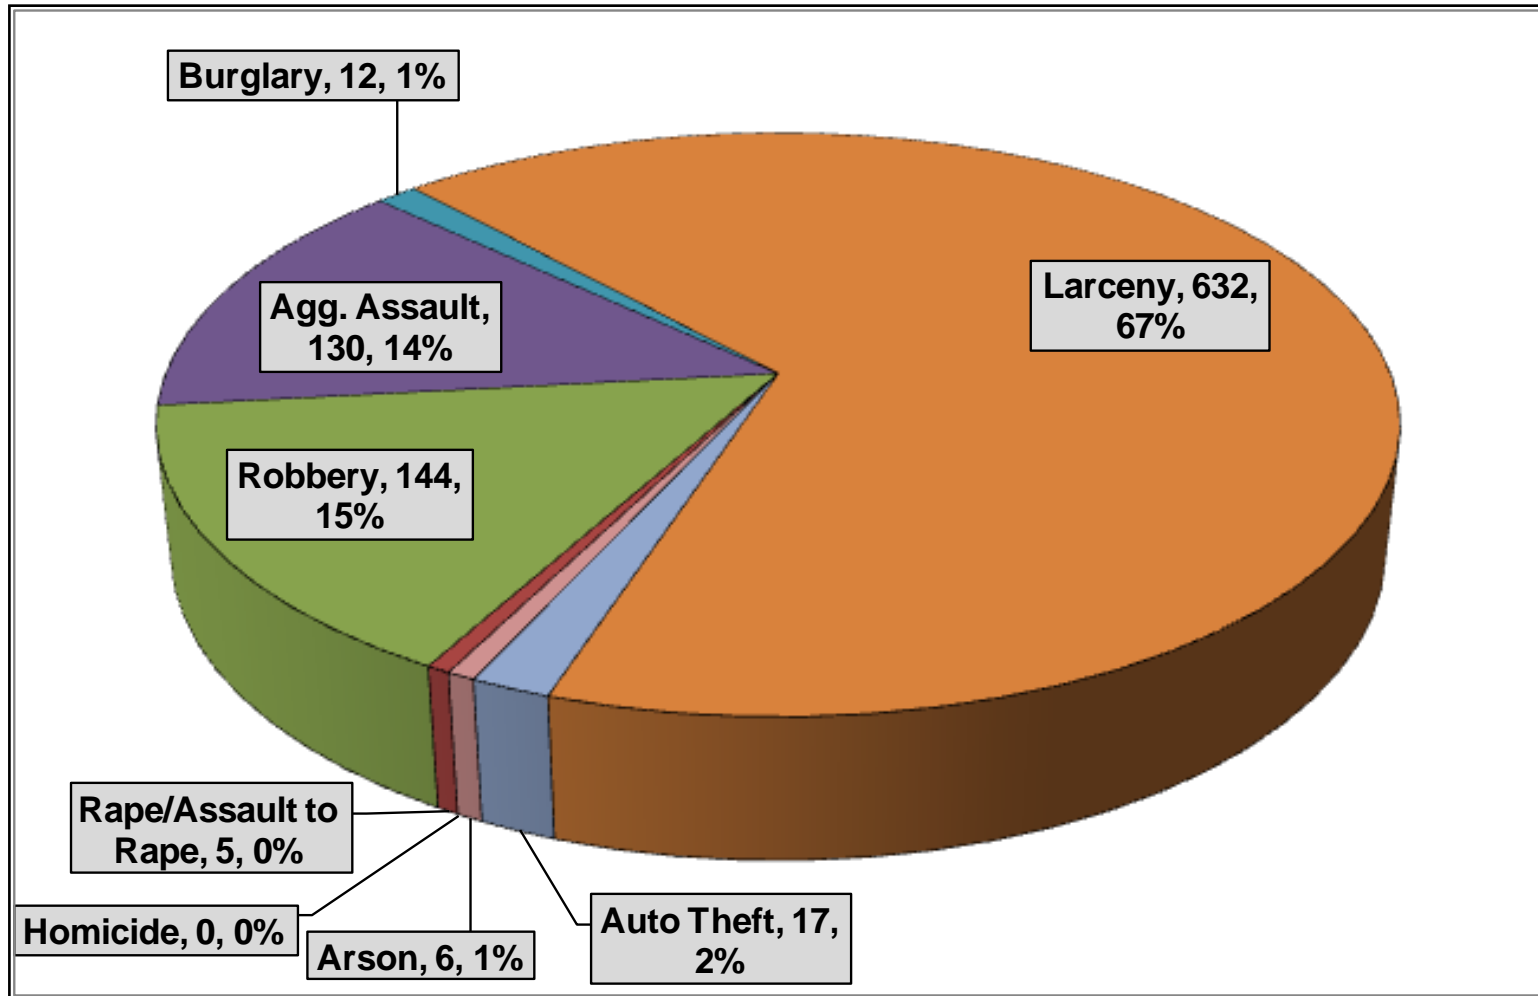

Transit Police Crime Statistics 2014 vs. 2015

All data is subject to further review and
change.

2014 vs. 2015 Part I Crime Comparison

Part I Crime 2014 vs. 2015				
Offense	2014	2015	Raw #	%Change
Homicide	0	2	2	0 to 2
Rape/Assault to Rape	5	5	0	0%
Robbery	144	150	6	4%
Agg. Assault	130	143	13	10%
Burglary	12	16	4	33%
Larceny	632	668	36	6%
Auto Theft	17	24	7	41%
Arson	6	1	-5	-83%
Total	946	1009	63	7%
Annual MBTA Ridership: 380.9 million				

Note: Under UCR motorized scooters are considered a MV, and the theft of them are included under Auto Theft.

Part I Statistics: 2014 vs. 2015

Part I & Part II Statistics 2014 vs. 2015

2014 Part I Crime Make-up

946 Part I incidents reported in 2014

2015 Part I Crime Make-up

1009 Part I Incidents Reported in 2015

Larceny Breakdown: 2014 vs. 2015

2014 Larceny Breakdown

632 total larcenies reported in 2014

*Other larcenies include larceny of cell phones (Smart Phones), iPods, copper wire, larcenies from fare boxes, etc.

2015 Larceny Breakdown

668 total larcenies reported in 2015

*Other larcenies include larceny of cell phones (Smart Phones), iPods, copper wire, larcenies from fare boxes, etc.

2014 Part II Crime Make-UP

- **6335 Part II incidents reported in 2014.**