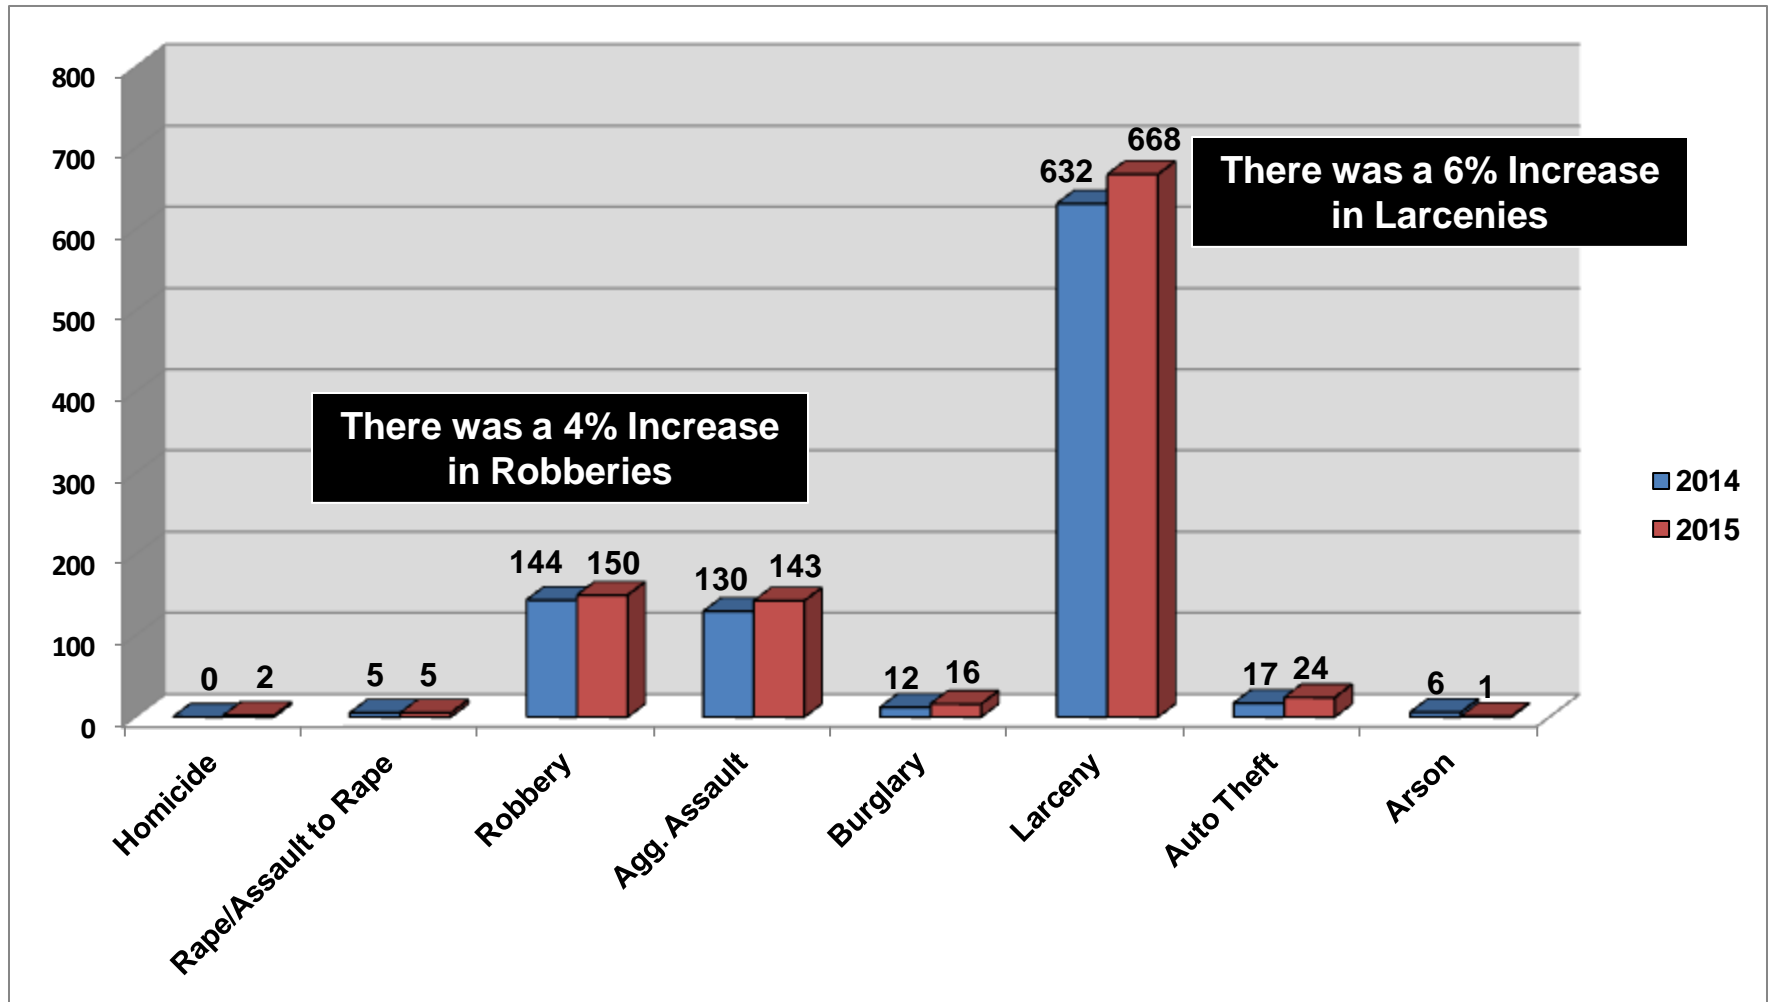

Transit Police Crime Statistics 2014 vs. 2015

All data is subject to further review and
change.

2014 vs. 2015 Part I Crime Comparison

Part I Crime 2014 vs. 2015				
Offense	2014	2015	Raw #	%Change
Homicide	0	2	2	0 to 2
Rape/Assault to Rape	5	5	0	0%
Robbery	144	150	6	4%
Agg. Assault	130	143	13	10%
Burglary	12	16	4	33%
Larceny	632	668	36	6%
Auto Theft	17	24	7	41%
Arson	6	1	-5	-83%
Total	946	1009	63	7%
Annual MBTA Ridership: 380.9 million				

Note: Under UCR motorized scooters are considered a MV, and the theft of them are included under Auto Theft.

Part I Statistics: 2014 vs. 2015

Part I & Part II Statistics 2014 vs. 2015

2014 Part I Crime Make-up

946 Part I incidents reported in 2014

2015 Part I Crime Make-up

1009 Part I Incidents Reported in 2015

Larceny Breakdown: 2014 vs. 2015

2014 Larceny Breakdown

632 total larcenies reported in 2014

*Other larcenies include larceny of cell phones (Smart Phones), iPods, copper wire, larcenies from fare boxes, etc.