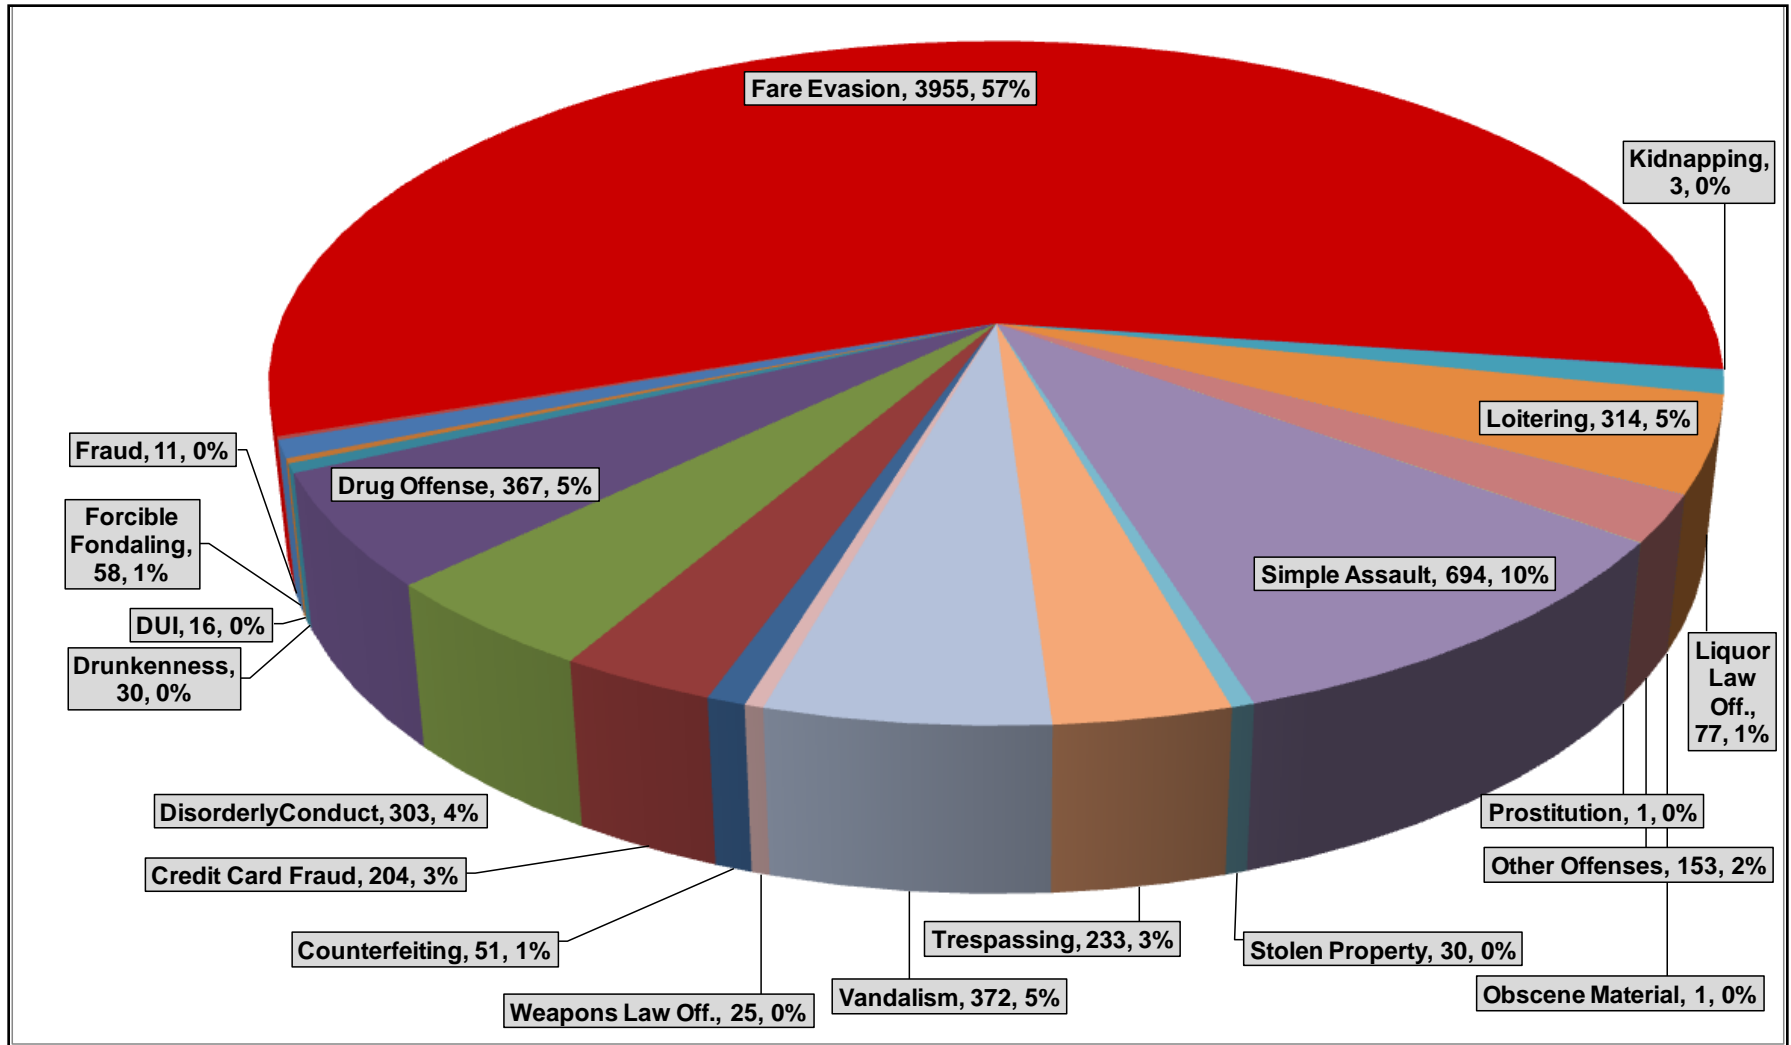

946 Part I incidents reported in 2014

2015 Part I Crime Make-up

1009 Part I Incidents Reported in 2015

Larceny Breakdown: 2014 vs. 2015

2014 Larceny Breakdown

632 total larcenies reported in 2014

*Other larcenies include larceny of cell phones (Smart Phones), iPods, copper wire, larcenies from fare boxes, etc.

2015 Larceny Breakdown

668 total larcenies reported in 2015

*Other larcenies include larceny of cell phones (Smart Phones), iPods, copper wire, larcenies from fare boxes, etc.

2014 Part II Crime Make-UP

- **6335 Part II incidents reported in 2014.**

*Although Drunkness is not a crime in the Commonwealth of Massachusetts it is a reportable offense in accordance with the FBI's Uniform Crime Reporting (UCR).

2015 Part II Make-UP

- **6898 Part II incidents reported in 2015.**