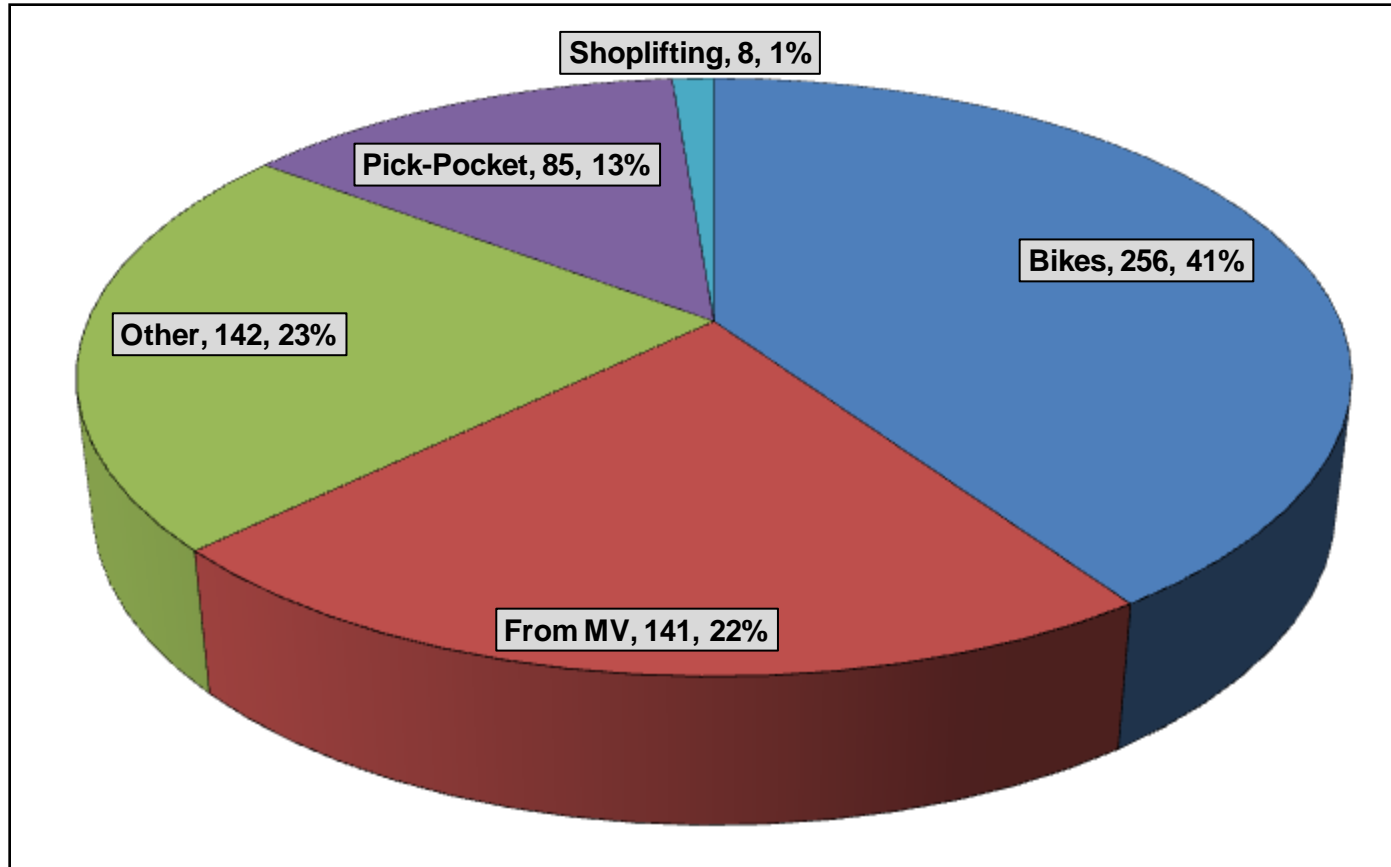

Note: Under UCR motorized scooters are considered a MV, and the theft of them are included under Auto Theft.

Part I Statistics: 2014 vs. 2015

Part I & Part II Statistics 2014 vs. 2015

2014 Part I Crime Make-up

946 Part I incidents reported in 2014

2015 Part I Crime Make-up

1009 Part I Incidents Reported in 2015

Larceny Breakdown: 2014 vs. 2015

2014 Larceny Breakdown

632 total larcenies reported in 2014

*Other larcenies include larceny of cell phones (Smart Phones), iPods, copper wire, larcenies from fare boxes, etc.

2015 Larceny Breakdown

668 total larcenies reported in 2015

*Other larcenies include larceny of cell phones (Smart Phones), iPods, copper wire, larcenies from fare boxes, etc.

2014 Part II Crime Make-UP

- **6335 Part II incidents reported in 2014.**