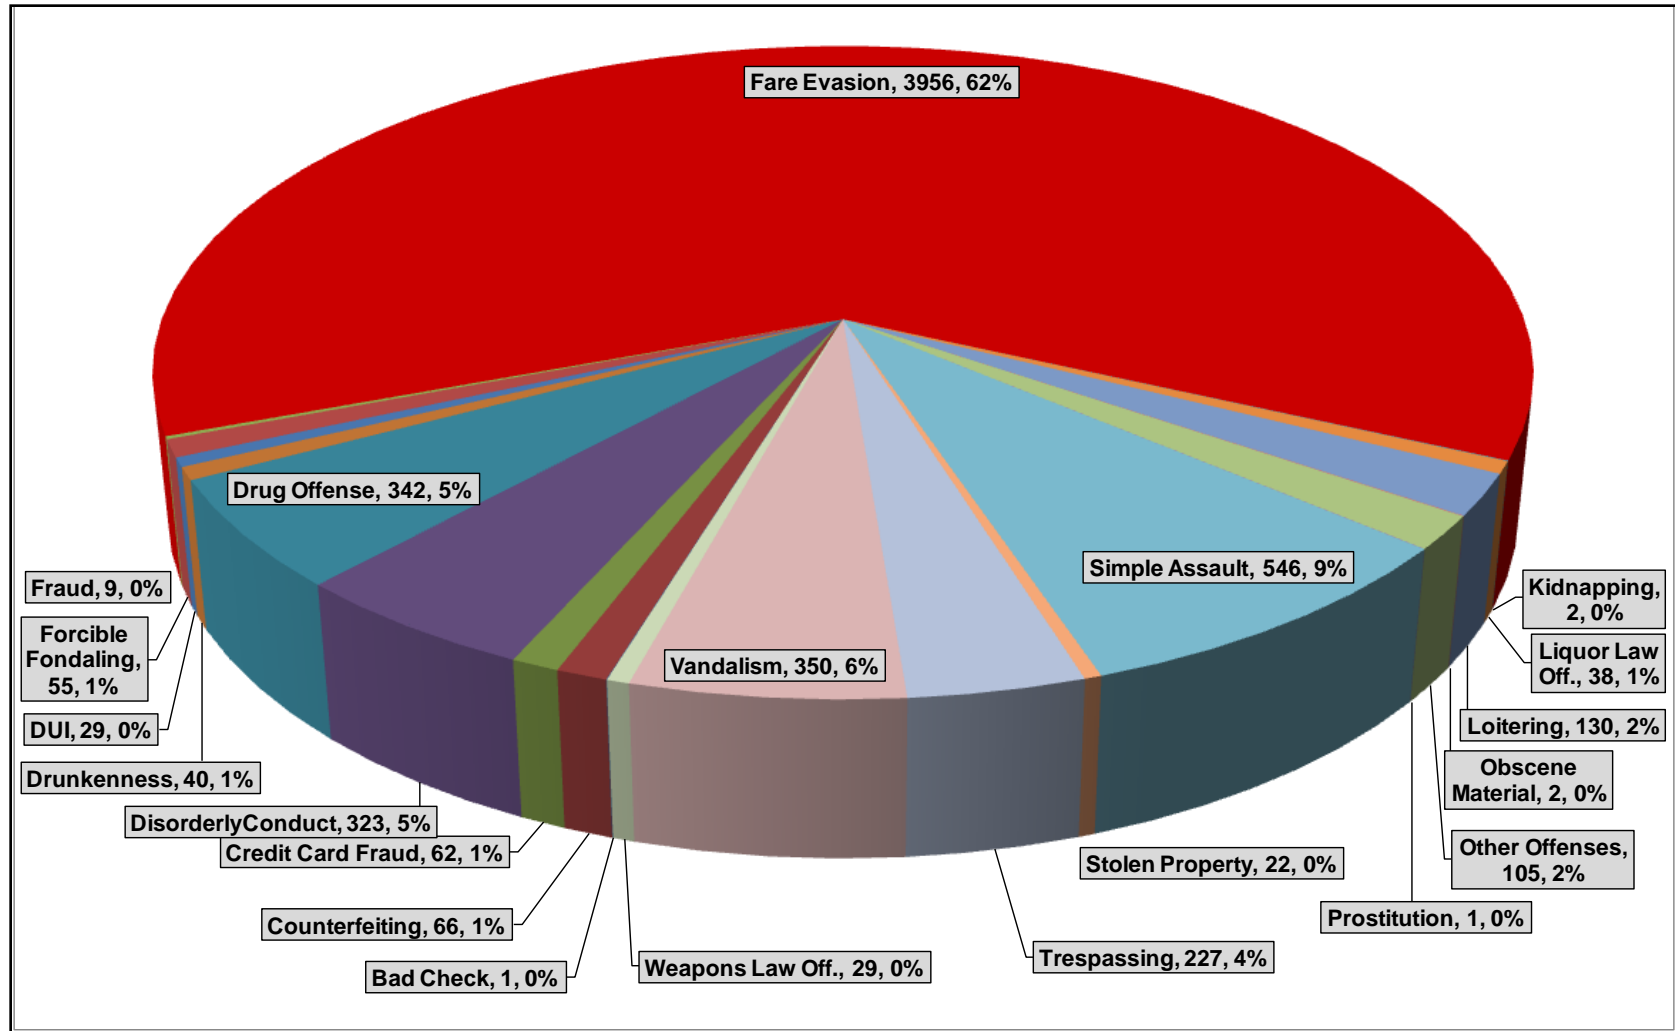

946 Part I incidents reported in 2014

2015 Part I Crime Make-up

1009 Part I Incidents Reported in 2015

Larceny Breakdown: 2014 vs. 2015

2014 Larceny Breakdown

632 total larcenies reported in 2014

*Other larcenies include larceny of cell phones (Smart Phones), iPods, copper wire, larcenies from fare boxes, etc.

2015 Larceny Breakdown

668 total larcenies reported in 2015

*Other larcenies include larceny of cell phones (Smart Phones), iPods, copper wire, larcenies from fare boxes, etc.

2014 Part II Crime Make-UP

- **6335 Part II incidents reported in 2014.**

*Although Drunkness is not a crime in the Commonwealth of Massachusetts it is a reportable offense in accordance with the FBI's Uniform Crime Reporting (UCR).

2015 Part II Make-UP

- **6898 Part II incidents reported in 2015.**