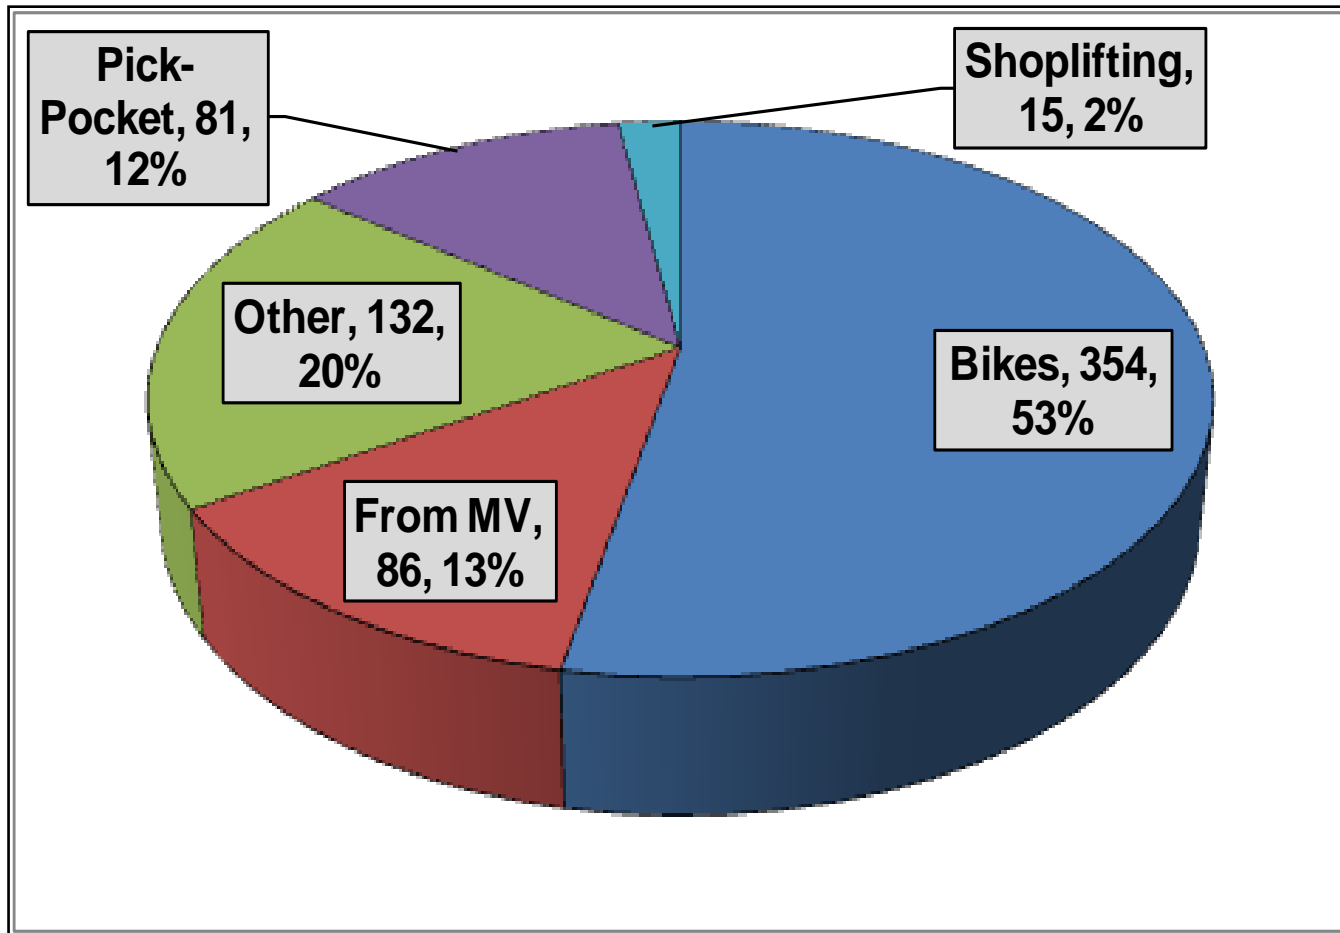

Note: Under UCR motorized scooters are considered a MV, and the theft of them are included under Auto Theft.

Part I Statistics: 2014 vs. 2015

Part I & Part II Statistics 2014 vs. 2015

2014 Part I Crime Make-up

946 Part I incidents reported in 2014

2015 Part I Crime Make-up

1009 Part I Incidents Reported in 2015

Larceny Breakdown: 2014 vs. 2015

2014 Larceny Breakdown

632 total larcenies reported in 2014

*Other larcenies include larceny of cell phones (Smart Phones), iPods, copper wire, larcenies from fare boxes, etc.

2015 Larceny Breakdown

668 total larcenies reported in 2015

*Other larcenies include larceny of cell phones (Smart Phones), iPods, copper wire, larcenies from fare boxes, etc.

2014 Part II Crime Make-UP

- **6335 Part II incidents reported in 2014.**