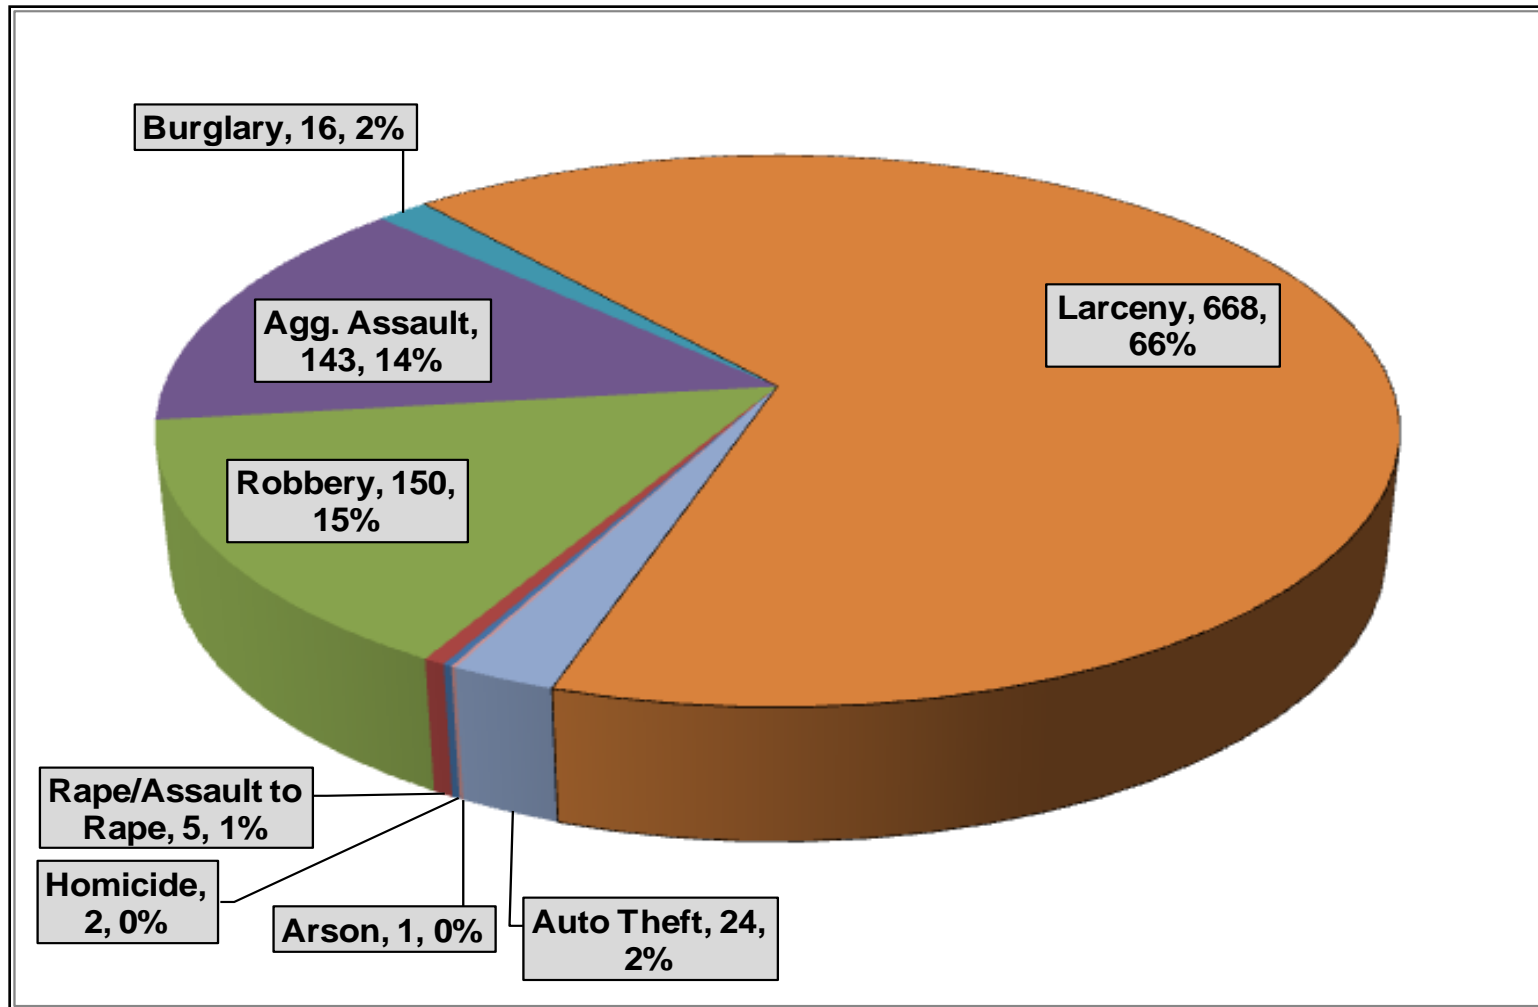

Transit Police Crime Statistics 2014 vs. 2015

All data is subject to further review and
change.

2014 vs. 2015 Part I Crime Comparison

Part I Crime 2014 vs. 2015				
Offense	2014	2015	Raw #	%Change
Homicide	0	2	2	0 to 2
Rape/Assault to Rape	5	5	0	0%
Robbery	144	150	6	4%
Agg. Assault	130	143	13	10%
Burglary	12	16	4	33%
Larceny	632	668	36	6%
Auto Theft	17	24	7	41%
Arson	6	1	-5	-83%
Total	946	1009	63	7%
Annual MBTA Ridership: 380.9 million				

Note: Under UCR motorized scooters are considered a MV, and the theft of them are included under Auto Theft.

Part I Statistics: 2014 vs. 2015

Part I & Part II Statistics 2014 vs. 2015

2014 Part I Crime Make-up

946 Part I incidents reported in 2014

2015 Part I Crime Make-up

1009 Part I Incidents Reported in 2015

Larceny Breakdown: 2014 vs. 2015

2014 Larceny Breakdown

632 total larcenies reported in 2014

*Other larcenies include larceny of cell phones (Smart Phones), iPods, copper wire, larcenies from fare boxes, etc.

2015 Larceny Breakdown

668 total larcenies reported in 2015

*Other larcenies include larceny of cell phones (Smart Phones), iPods, copper wire, larcenies from fare boxes, etc.

2014 Part II Crime Make-UP

- **6335 Part II incidents reported in 2014.**