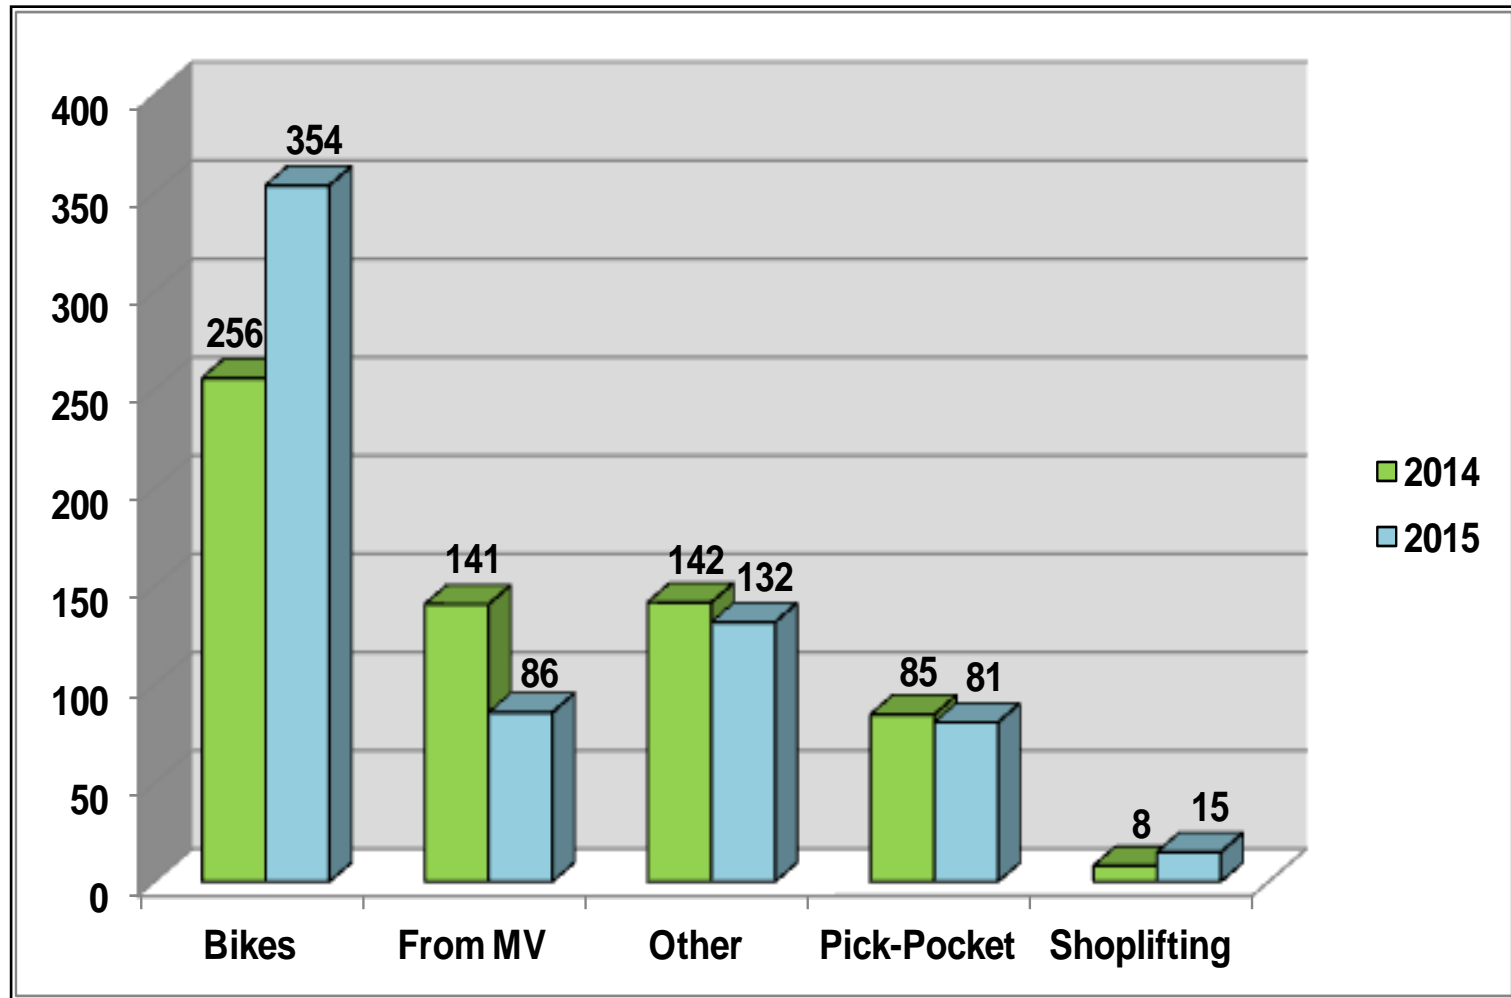

Transit Police Crime Statistics 2014 vs. 2015

All data is subject to further review and
change.

2014 vs. 2015 Part I Crime Comparison

Part I Crime 2014 vs. 2015				
Offense	2014	2015	Raw #	%Change
Homicide	0	2	2	0 to 2
Rape/Assault to Rape	5	5	0	0%
Robbery	144	150	6	4%
Agg. Assault	130	143	13	10%
Burglary	12	16	4	33%
Larceny	632	668	36	6%
Auto Theft	17	24	7	41%
Arson	6	1	-5	-83%
Total	946	1009	63	7%
Annual MBTA Ridership: 380.9 million				

Note: Under UCR motorized scooters are considered a MV, and the theft of them are included under Auto Theft.

Part I Statistics: 2014 vs. 2015

Part I & Part II Statistics 2014 vs. 2015

2014 Part I Crime Make-up

946 Part I incidents reported in 2014

2015 Part I Crime Make-up

1009 Part I Incidents Reported in 2015

Larceny Breakdown: 2014 vs. 2015

2014 Larceny Breakdown

632 total larcenies reported in 2014

*Other larcenies include larceny of cell phones (Smart Phones), iPods, copper wire, larcenies from fare boxes, etc.