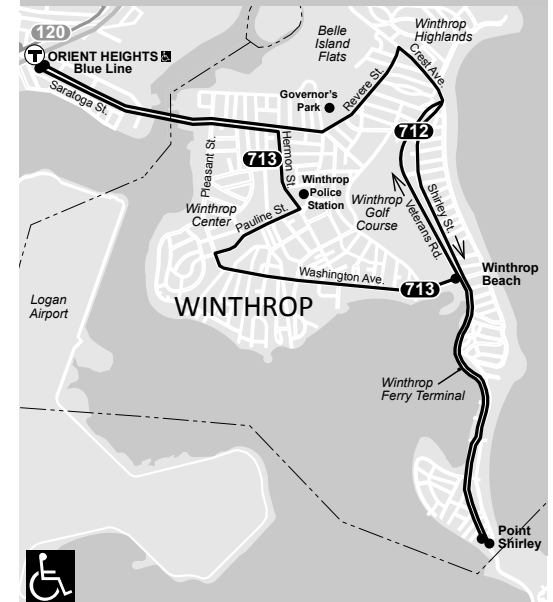

1 Day and 7 Day Link Passes on CharlieTicket only.

Spring 2017 Holidays

April 17: see Weekday May 29: see Sunday

712 713

Spring March 25, 2017 - June 23, 2017

Point Shirley-Orient Heights

Serving

- Winthrop Highlands
- Winthrop Center
- Winthrop Beach
- Winthrop Ferry Terminal
- Blue Line

a - Departure time is approximate; bus will depart upon arrival from Winthrop.
 p - Will go to Point Shirley if requested.
 w - Waits for last MBTA Blue Line train to arrive at Orient Heights Station.

Service Schedule Note:

Just missed your bus? NO PROBLEM! Circular service makes the next bus sooner than you may think!
 All Route 712 & 713 buses departing Orient Heights Station complete a round trip via BOTH Winthrop Highlands AND Winthrop Center, THEN return to Orient Heights Station. So for example, if you are at Orient Heights Station and just miss your 713 bus to Winthrop Center, board the next 712 bus. It will serve Winthrop Center upon returning from its destination at Winthrop Beach or Point Shirley. Vice versa too, outbound Route 712 buses return as inbound Route 713 buses.